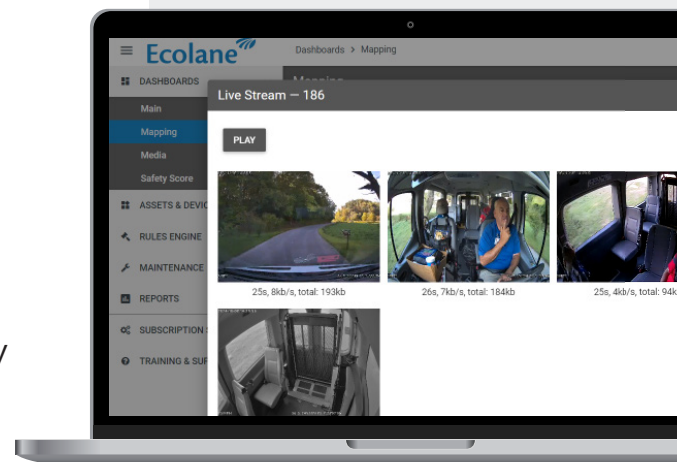

EcoVision

by Ecolane

Optimize driver security and eliminate possible fraud through EcoVision's integrated live stream camera solution

Complete 360° View Solution

The use of cameras with integrated software is your best ally in addressing financial vulnerabilities. EcoVision's module takes safety to new heights when it comes to dispatching software by combining:

Quality hardware

Advanced Data Monitoring Platform

EcoVision allows for Live Streams of all camera angles within Tripmaster without leaving the dispatch board!

When a panic button is pressed, you will be immediately alerted in-platform with a direct link to the video.

EcoVision gives you real-time access with its complete solution.

Quality hardware matched with the most advanced data monitoring platform gives you:

HARDWARE FEATURES

- Multi-camera, 360-degree view
- On-demand technology
- 120-degree wide-angle lens
- Video & Audio Recording
- Tamper-resistant locking cover
- Automated power-up & shutdown
- Compact size
- AI detection and alerts for road and driver events

SOFTWARE FEATURES

- Live stream all cameras simultaneously in Evolution
- Automatic video uploads to cloud-based video storage
- Shock, accident, & driver panic button alerts displayed in Evolution
- Customizable alerts
- Remote access to camera history
- Geo-fencing
- Fast 4G LTE wireless